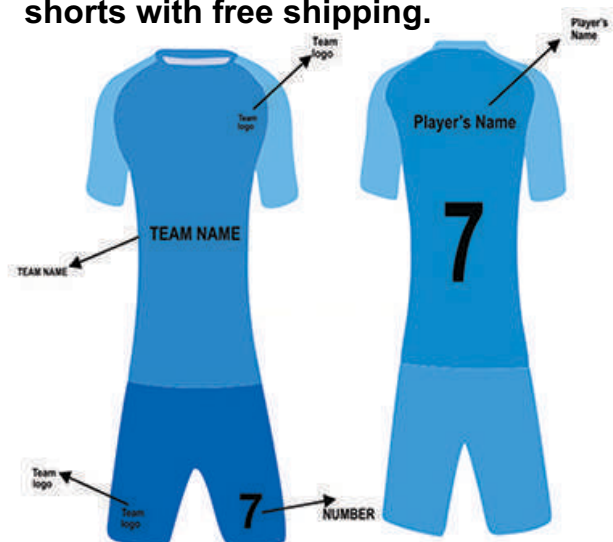

Short Sleeves SKETCH 08
$30/Set with Name Number on the back logos and Name on the front of jerseys only logos and numbers on the shorts shorts with free shipping.