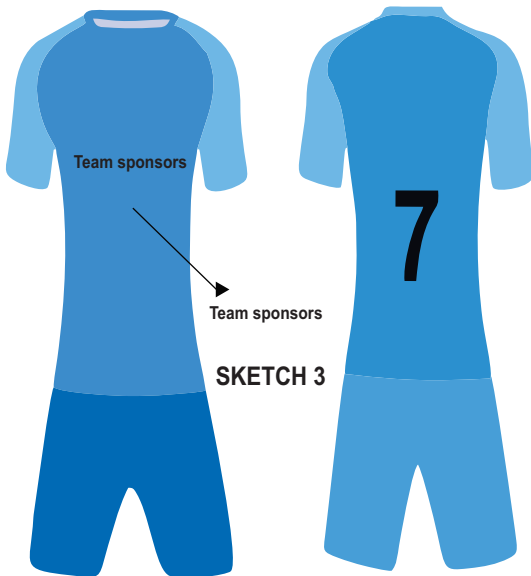

Blank clubs 24-25
available in kids (14,16,18, 20, 22, 24, 26, 28)
And Adult sizes (S, M, L, XL, XXL)

SKETCH 1

Short Sleeves SKETCH 1

\$18/set with logos on the left corner, numbers on the back of the jerseys only, and shorts.

SKETCH 2

Short Sleeves SKETCH 2

\$18/set with names and numbers on the back of the jerseys only, and shorts

SKETCH 3

Short Sleeves SKETCH 3

\$18/set with sponsors or Name on the front, numbers on the back of the jerseys only, and shorts

SKETCH4

Short Sleeves SKETCH 4

\$21/set with numbers on the right corner on the front, names on the chest, numbers on the back of the jersey only, and shorts.

We Customize uniforms and charge

\$3.00 Jersey To print Logos.

Sketch 5

Short Sleeves SKETCH 5

\$21/set with numbers on the right corner, logos on the left corner, names and numbers on the back of the jerseys only, and shorts.

Sketch 6

Short Sleeves SKETCH 6

\$21/set with numbers on the right corner, logos on the left corner, names on the chest, numbers on the back of the jerseys only, and shorts.